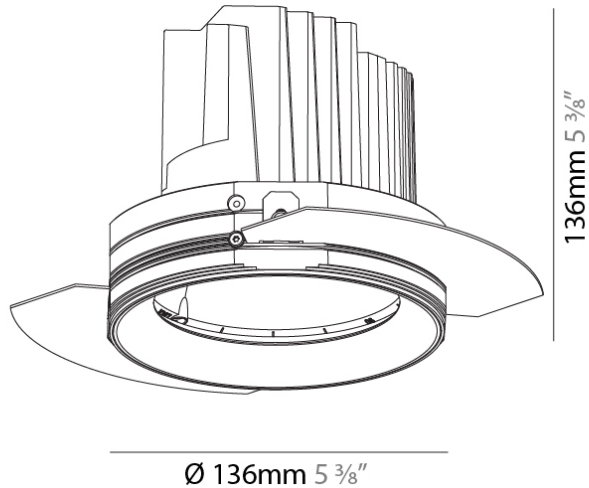

ELECTRICAL

Lamp Type: LED (Zhaga Standard)
Input Wattage (W): 13.2 / 16.5
Total Output Wattage (W): 12.1 / 14.7
Dimming: Tri-Mode (Non-Dimming and Phase Dimming (120Vac only) and 0-10V Dimming)
Driver Included: No
Driver Location: Recessed Housing
Driver Type: Constant Current - Universal
Driver Class: Class 2
Housing: See components
Input Voltage (V): 120 - 277
Constant Current (MA): 350

LED

Number of LEDs: 1
Color Temperature (°K): 2700 / 3000 / 3500 / 4000
Max. Delivered Lumen (lm): 870 / 970 / 1038 / 1060
Nominal Lumen (lm): 960 / 1070 / 1156 / 1180
CRI: >90 CRI
Efficiency (%): 90.5
Lamp Life (hrs): 50000
Upon Request: RGB-W Tunable White Special Color Temperature Special LED

OPTICAL

Reflector: 0
Beam Angle: Narrow
Adjustability: Rotational 355°; Tilt 30°
Upon Request: Special Beam Angles

RATINGS AND CERTIFICATIONS

382, F 416-247-9319, www.zaneen.com
Certified by Intertek for North American standards. At the end of the existing Model #. For assistance on 'custom' specifications, contact zteam@zaneen.com.
In a constant effort to supply the best product, we reserve the right to change specifications or materials without notice. The most recent specification sheets are found at zaneen.com
IP rating: IP20