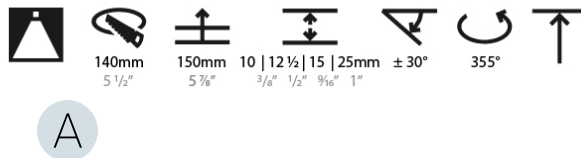

ELECTRICAL

Lamp Type: LED (Zhaga Standard)
Input Wattage (W): 13.2 / 16.5
Total Output Wattage (W): 12.1 / 14.7
Dimming: Tri-Mode (Non-Dimming and Phase Dimming (120Vac only) and 0-10V Dimming)
Driver Included: No
Driver Location: Recessed Housing
Driver Type: Constant Current - Universal
Driver Class: Class 2
Housing: See components
Input Voltage (V): 120 - 277
Constant Current (MA): 350

LED

Number of LEDs: 1
Color Temperature (°K): 2700 / 3000 / 3500 / 4000
Max. Delivered Lumen (lm): 870 / 970 / 1038 / 1060
Nominal Lumen (lm): 960 / 1070 / 1156 / 1180
CRI: >90 CRI
Efficiency (%): 90.5
Lamp Life (hrs): 50000
Upon Request: RGB-W Tunable White Special Color Temperature Special LED

OPTICAL

Reflector: 0
Beam Angle: Narrow
Adjustability: Rotational 355°; Tilt 30°
Upon Request: Special Beam Angles

RATINGS AND CERTIFICATIONS

382, F 416-247-9319, www.zaneen.com
Certified by Intertek for North American standards. At the end of the existing Model #. For assistance on 'custom' specifications, contact zteam@zaneen.com.
In a constant effort to supply the best product, we reserve the right to change specifications or materials without notice. The most recent specification sheets are found at zaneen.com
IP rating: IP20